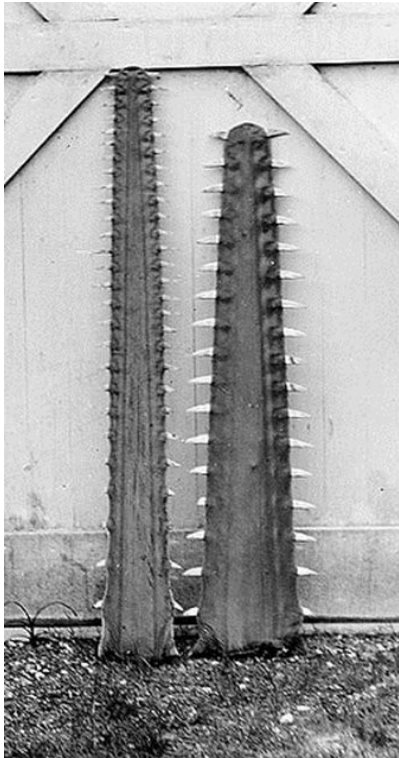

Interesting facts

- All sawfish have cartilage skeleton , not bone.
- They can grow up to 14–18 feet long.
- Sawfish are also known as the Carpenter Shark
- They can have 15 to 20 babies in a litter
- Small tooth sawfish are critically endangered

Description , Behavior , Habitat

- The sawfish swing its saw from side to side impaling its prey
- They eat fish and crustaceans
- Sawfish can have 21 to 34 teeth on their bill
- They live in shallow coastal waters
- They like to lay over muddy and sandy bottoms